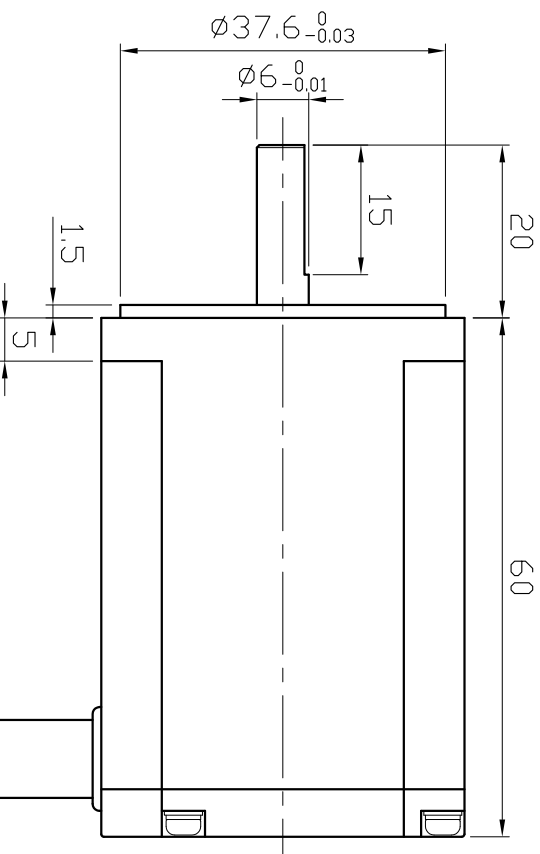

□ DIMENSIONS unit=mm

□ SPECIFICATIONS

Rated Voltage	額定電壓	24 VDC
Rated Current	額定電流	2.0 A
Rated Speed	額定轉速	3000 rpm
Rated Torque	額定轉矩	1.0 Kg-cm
Rated Power	額定功率	30 W
Hi-Pot Test	耐壓測試	600 VAC/ 1 mA/ 1 sec.
Insulation Test	絕緣測試	500 VDC/50 MΩ min.