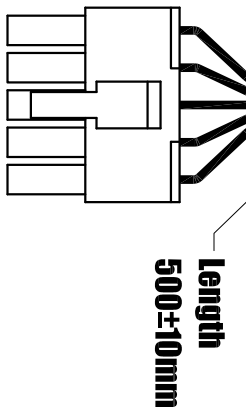

□ DIMENSIONS unit=mm

□ SPECIFICATIONS

Rated Voltage	額定電壓	24 VDC
Rated Current	額定電流	2.0 A
Rated Speed	額定轉速	3000 rpm
Rated Torque	額定轉矩	1.0 Kg-cm
Rated Power	額定功率	30 W
Hi-Pot Test	耐壓測試	600 VAC/ 1 mA/ 1 sec.
Insulation Test	絕緣測試	500 VDC/50 MΩ min.