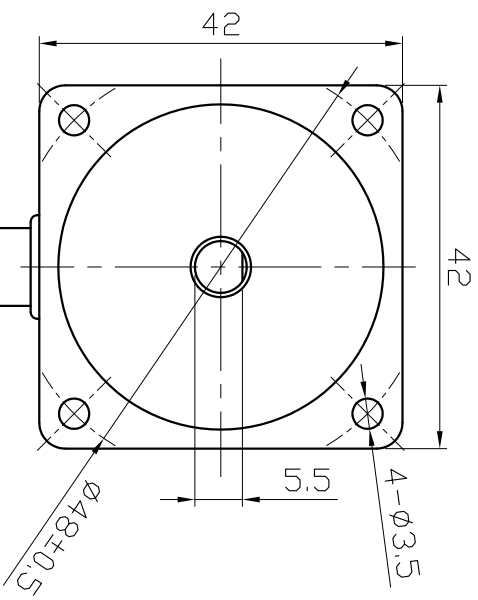

□ DIMENSIONS unit=mm

□ SPECIFICATIONS

Rated Voltage	額定電壓	24 VDC
Rated Current	額定電流	2.0 A
Rated Speed	額定轉速	3000 rpm
Rated Torque	額定轉矩	1.0 Kg-cm
Rated Power	額定功率	30 W
Hi-Pot Test	耐壓測試	600 VAC/ 1 mA/ 1 sec.
Insulation Test	絕緣測試	500 VDC/50 MΩ min.