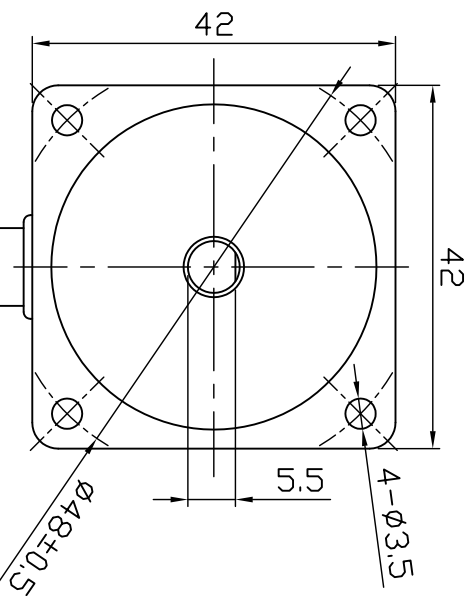

□ DIMENSIONS unit=mm

□ SPECIFICATIONS

Rated Voltage	額定電壓	24 VDC
Rated Current	額定電流	2.0 A
Rated Speed	額定轉速	3000 rpm
Rated Torque	額定轉矩	1.0 Kg-cm
Rated Power	額定功率	30 W
Hi-Pot Test	耐壓測試	600 VAC/ 1 mA/ 1 sec.
Insulation Test	絕緣測試	500 VDC/50 MΩ min.