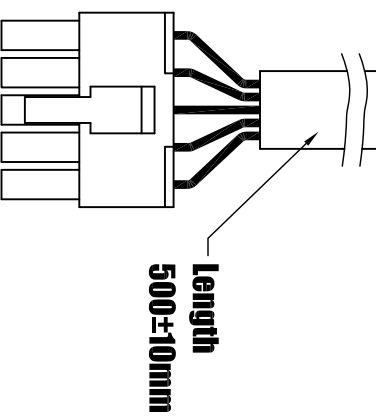

□ DIMENSIONS unit=mm

□ SPECIFICATIONS

Rated Voltage	額定電壓	24 VDC
Rated Current	額定電流	2.0 A
Rated Speed	額定轉速	3000 rpm
Rated Torque	額定轉矩	1.0 Kg-cm
Rated Power	額定功率	30 W
Hi-Pot Test	耐壓測試	600 VAC/ 1 mA/ 1 sec.
Insulation Test	絕緣測試	500 VDC/50 MΩ min.