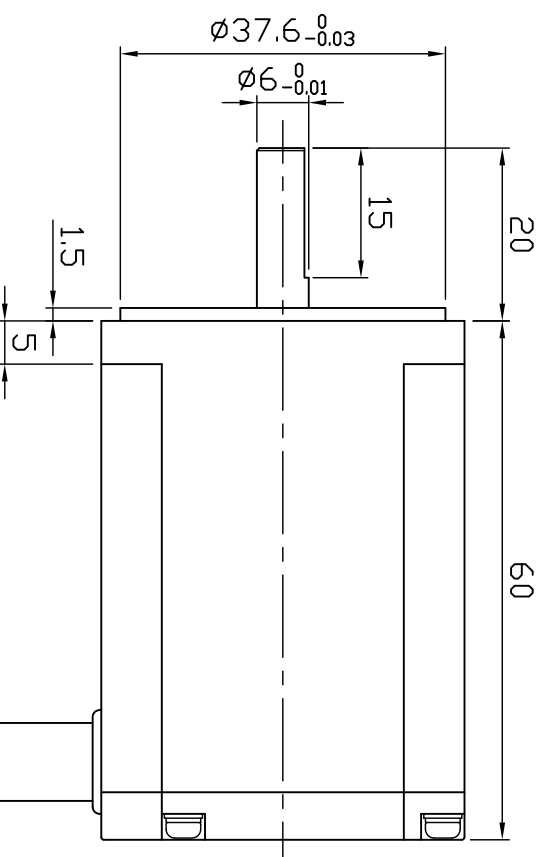

□ DIMENSIONS unit=mm

□ SPECIFICATIONS

Rated Voltage	額定電壓	24 VDC
Rated Current	額定電流	2.0 A
Rated Speed	額定轉速	3000 rpm
Rated Torque	額定轉矩	1.0 Kg-cm
Rated Power	額定功率	30 W
Hi-Pot Test	耐壓測試	600 VAC/ 1 mA/ 1 sec.
Insulation Test	絕緣測試	500 VDC/50 MΩ min.